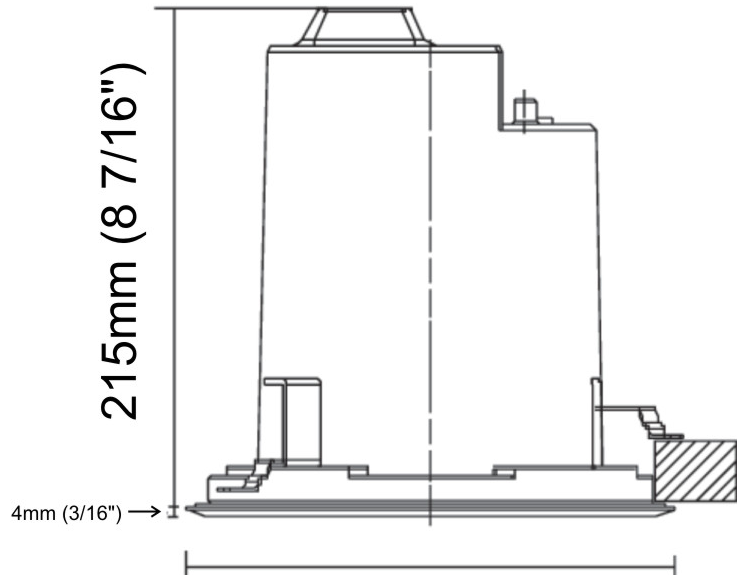

GENERAL

Series: Olodum
Brand: Side
Division: Exterior
Mounting Type: Recessed
Mounting Location: Ceiling
Subcategory: Downlight

PHYSICAL

Shape: Round
Diameter (mm): 220
Diameter (in): 8 11/16
Height (mm): 215
Height (in): 8 7/16
Light Distribution: Adjustable / Direct
Weight (kg): 3.6
Weight (lbs): 7.94
Diffuser: Clear tempered glass
Fixture Finish: SSS
Fixture Material: Aluminum Die Cast

ELECTRICAL

Lamp Type: LED (Zhaga Standard)
Input Wattage (W): 20
Total Output Wattage (W): 17
Dimming: Tri-Mode (Non-Dimming and Phase Dimming (120Vac only) and 0-10V Dimming)
Driver Included: Yes
Driver Location: Integrated
Driver Type: Constant Current - Universal
Driver Class: Class 2
Input Voltage (V): 120 - 277
Constant Current (MA): 500
Upon Request: (Not included - see components [IP65 or higher enclosure to be supplied by others]) 0-10Vdc dimming / (Included) Integral: Phase dimming @120Vac only / 277Vac

LED

Color Temperature (°K): 3000 / 4000
Max. Delivered Lumen (lm): 2434.9 / 2587.5
Nominal Lumen (lm): 2750 / 2945
CRI: >80 CRI
Lamp Life (hrs): 50000

OPTICAL

Reflector: Polycarbonate metallized reflector
Beam Angle: Spot - 15° / Flood - 45° / Wide Flood - 65° / Asymmetric

RATINGS AND CERTIFICATIONS

Certified By: Certified for North American Standards
IP rating: IP67
IK Rating: IK10

220mm (8 11/16")

Recessed Thickness 10 / 12.5 / 15 / 25 / 30 mm
(3/8" / 1/2" / 9/16" / 1" / 1 3/16")

201mm (7 15/16")
3.6kg / 7.93lbs