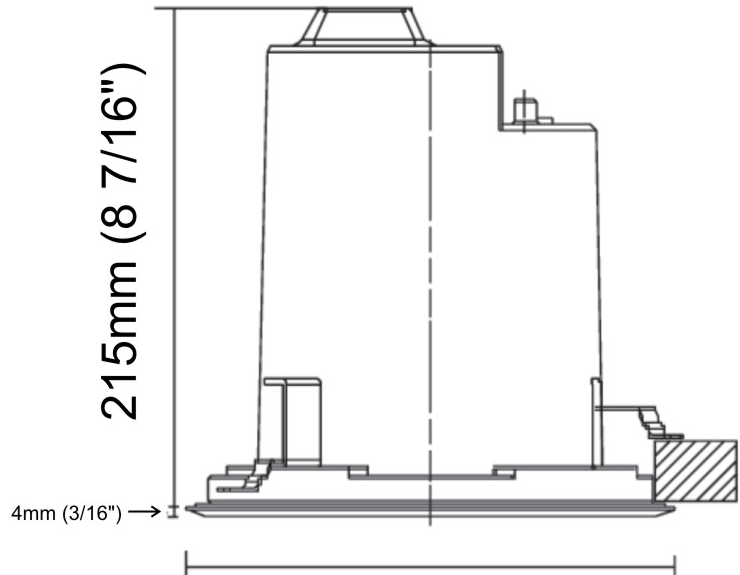

PHYSICAL

Shape: Round _____
Diameter (mm): 220 _____
Diameter (in): 8 ¹¹/₁₆ _____
Height (mm): 215 _____
Height (in): 8 ⁷/₁₆ _____
Light Distribution: Adjustable / Direct _____
Weight (kg): 3.6 _____
Weight (lbs): 7.94 _____
Diffuser: Clear tempered glass _____
Fixture Finish: SSS _____
Fixture Material: Aluminum Die Cast _____

ELECTRICAL

Lamp Type: LED (Zhaga Standard) _____
Input Wattage (W): 20 _____
Total Output Wattage (W): 17 _____
Dimming: Tri-Mode (Non-Dimming and Phase Dimming (120Vac only) and 0-10V Dimming) _____
Driver Included: Yes _____
Driver Location: Integrated _____
Driver Type: Constant Current - Universal _____
Driver Class: Class 2 _____
Input Voltage (V): 120 - 277 _____
Constant Current (MA): 500 _____
Upon Request: (Not included - see components [IP65 or higher enclosure to be supplied by others]) 0-10Vdc dimming / (Included) Integral: Phase dimming @120Vac only / 277Vac _____

LED

Color Temperature (°K): 3000 / 4000 _____
Max. Delivered Lumen (lm): 2434.9 / 2607.5 _____
Nominal Lumen (lm): 2750 / 2945 _____
CRI: >80 CRI _____
Lamp Life (hrs): 50000 _____

OPTICAL

Reflector: Polycarbonate metallized reflector _____
Optic: 15 / 45 / 65 / ASY _____

RATINGS AND CERTIFICATIONS

Certified By: Certified for North American Standards _____
IP rating: IP67 _____
IK Rating: IK10 _____

220mm (8 11/16")

Recessed Thickness 10 / 12.5 / 15 / 25 / 30 mm
(3/8" / 1/2" / 9/16" / 1" / 1 3/16")

201mm (7 15/16")
3.6kg / 7.93lbs