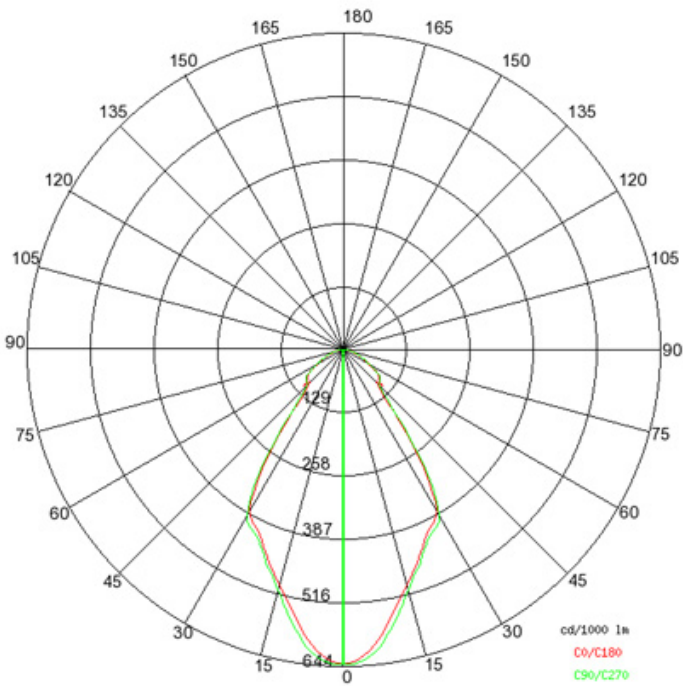

PROJECT	
TYPE	
SPECIFIER	
QUANTITY	
DATE